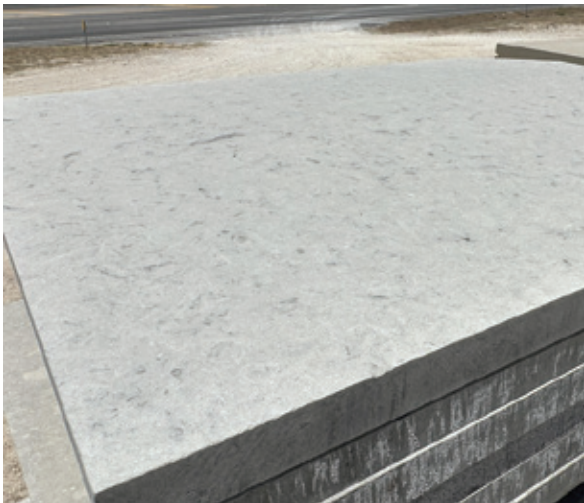

Austin White Limestone

24" - 28" x 5' x 1.25" | 24" - 28" x 5' x 2.25"

Austin Cream Limestone

24" - 28" x 5' x 1.25" | 24" - 28" x 5' x 2.25"

Buff Lueders Limestone

4' x 6' x 1.25" | 4' x 6' x 2.25"

Charcoal Lueders Limestone