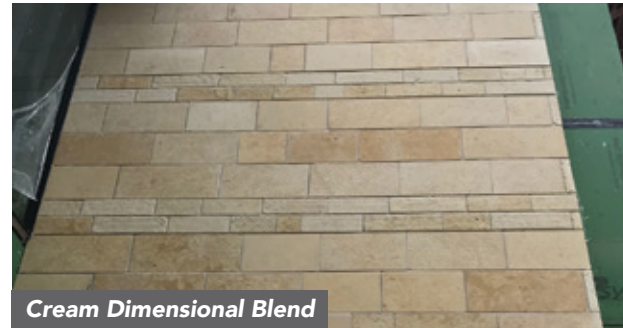

COMMERCIAL DIMENSIONAL CUTS AND FINISHES

Dimensional Blend