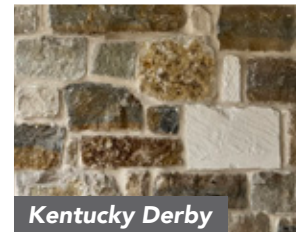

Nicotine Mosaic

Nicotine Sawn 4"-8"

Nicotine Sawn

Nicotine

2"-12" Sawn Heights | 3"-12" Mosaic Heights

Beachwood

4"- 8" Sawn Heights

Beachwood

Beachwood

Kentucky Derby

4"-10" Chopped Heights

Kentucky Derby 4"-10"

Kentucky Derby

THIN VENEER

White Limestone

2"-12" Chopped Heights | 2"-12" Sawn Heights | 3"-12" Mosaic Heights