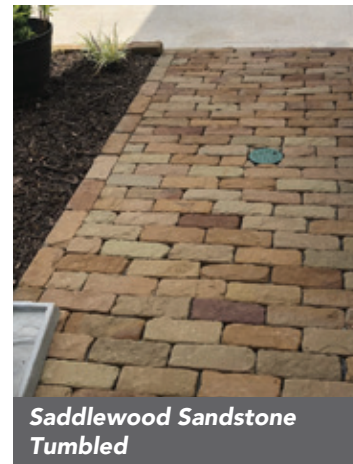

Chapel Buff Marble Tumbled

Saddlewood Sandstone Tumbled