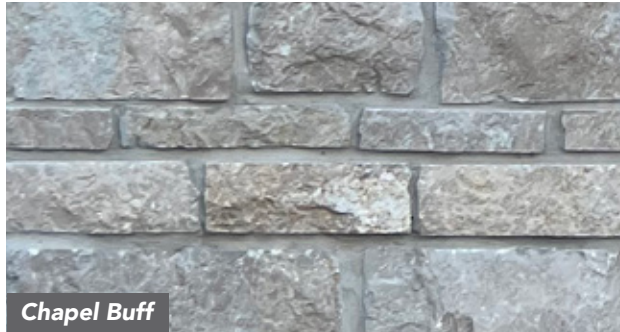

Chapel Buff Full Depth

Chapel Buff Water Tables

Tumbleweed Tan Chopped

Chapel Buff

2"-12" Sawn Heights
4"-36"+ Tile Heights and Widths

Chapel Buff