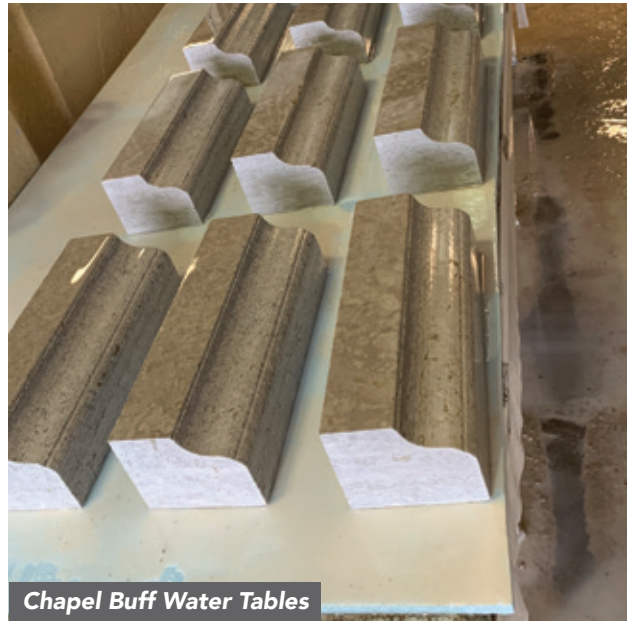

Chapel Buff Full Depth

Chapel Buff Tile

Chapel Buff

2"-12" Sawn Heights
4"-36"+ Tile Heights and Widths

Chapel Buff

Chapel Buff Water Tables

Saddlewood Chopped

Saddlewood Mosaic