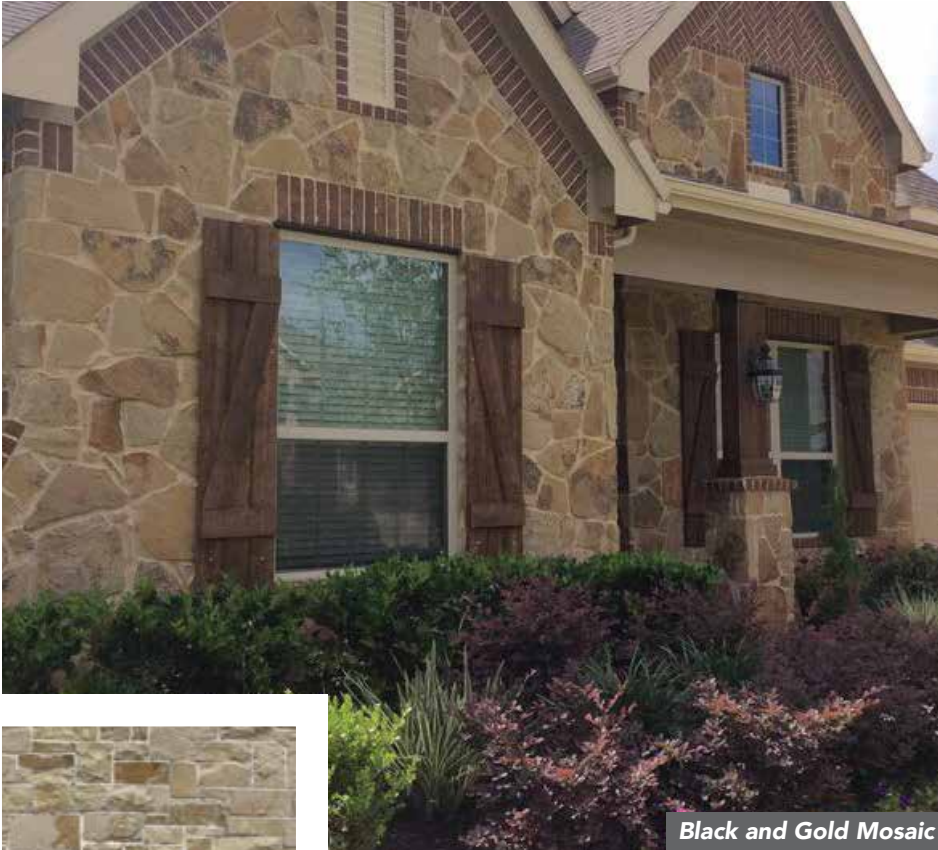

Black and Gold

Quarry Chop: 4"- 12" Heights | Mosaic: 3"- 12" Heights

Black and Gold Mosaic