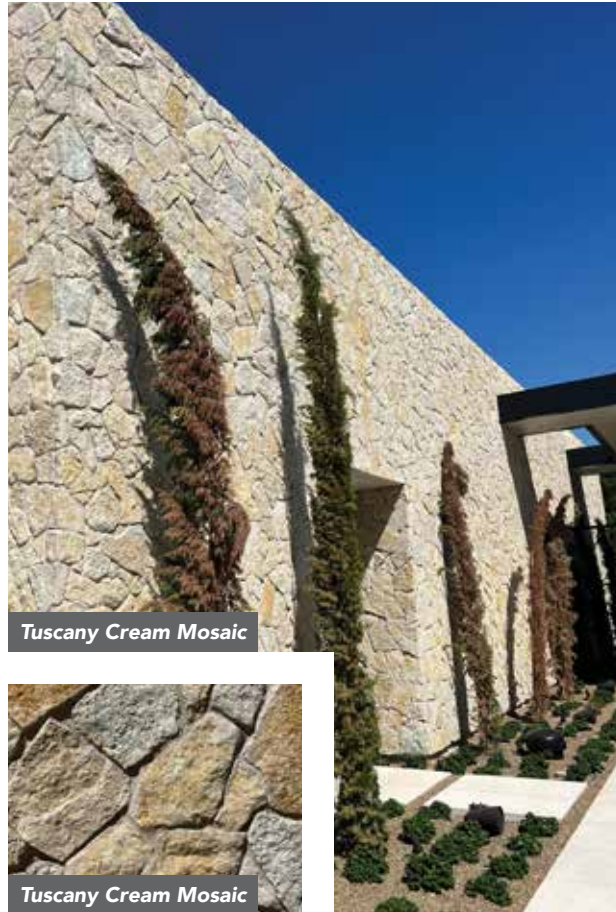

Charcoal Lueders

- *Ashlar: 4" - 12" Sawn Heights
- *Quarry Chop: 4" - 8" Heights
- Ledgestone: 2" - 4" Sawn Heights

Tuscany Kingsland

Tuscany Kingsland

Tuscany Cream Mosaic

Tuscany Cream Mosaic

Tuscany Tundra Tumbled

Tuscany Tundra Tumbled

Tuscany Kingsland

Quarry Chop: 4" - 12" Heights

Tuscany Cream

*Quarry Chop: 4" - 12" Heights
Mosaic: 3" - 12" Heights

Tuscany Tundra Tumbled

Quarry Chop: 4" - 12" Heights

THIN VENEER