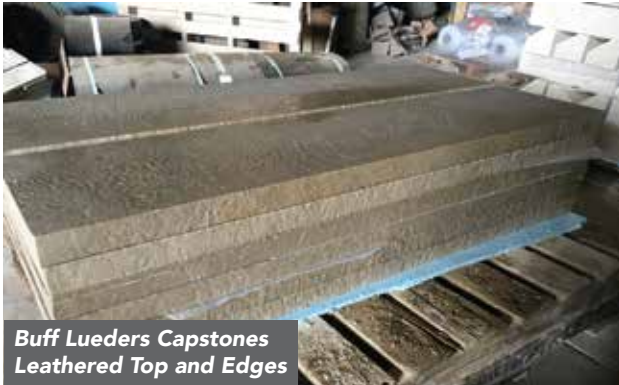

Color Options

Finishes

SPECIALTY CUTS

Buff Lueders Capstones
Leathered Top and Edges

Charcoal Honed Tile

Buff Lueders Hearth

Charcoal Benches

Buff Lueders Capstones
with Chiseled Edge